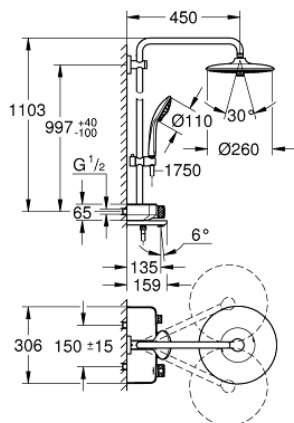

26 608 000 SHOWER SYSTEM WITH BATH THERMOSTAT FOR WALL MOUNTING

TOOTE KIRJELDUS

- consisting of:
- horizontal swivable 450 mm shower arm
- upper bracket adjustable for minimal adaption to existing drilling holes
- exposed SmartControl bath thermostat
- allows change between:
- head shower Euphoria 260 (26 455)
- 3 spray patterns:
- Rain, SmartRain, Jet
- with ball joint
- rotation angle $\pm 15^\circ$
- bath inlet
- hand shower Euphoria 110 Massage, spray plate white (27 221 001)
- 3 spray patterns:
- Rain, SmartRain, Massage
- adjustable in height with gliding element
- Silverflex shower hose 1750 mm (28 388 000)
- **GROHE DreamSpray** perfect spray pattern
- **GROHE StarLight** chrome finish
- **GROHE CoolTouch** no risk of scalding
- **GROHE TurboStat** compact cartridge with wax thermoelement
- **GROHE EcoJoy** technology for less water and perfect flow
- - GROHE SafeStop at 38°C
- **GROHE SafeStop Plus** optional temperature limiter at 43°C included
- **GROHE SmartControl** push for ON-OFF, turn for volume adjustment from EcoJoy to full flow
- integrated **GROHE EasyReach** shower tray
- **SpeedClean** anti-lime system
- **Inner WaterGuide** for a longer life
- **Twistfree** to prevent hose from twisting
- **suitable for instantaneous heaters from 18 kW/h**
- minimum flow rate 7 l/min.
- ...