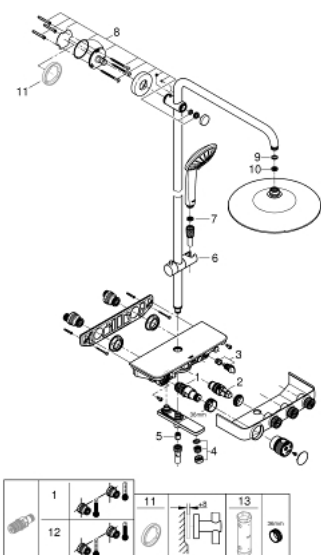

26 608 000 SHOWER SYSTEM WITH BATH THERMOSTAT FOR WALL MOUNTING

VARUOSAD

1. 1: Thermostatic compact cartridge 1/2" (Tellimuse number 47439000)
2. 2: Cartridge (Tellimuse number 48297000)
3. 3: Non-return valve (Tellimuse number 49069000)
4. 4: Mousseur (Tellimuse number 13952000)
5. 5: Non-return valve (Tellimuse number 08565000)
6. 6: Glide element (Tellimuse number 48177000)
7. 7: Dirt strainer (Tellimuse number 0700200M)
8. 8: Shower bar holder (Tellimuse number 48279000)
9. 9: Fibre seal Ø 18,5 x Ø 12 x 2 (Tellimuse number 0138900M)
10. 10: Dirt strainer (Tellimuse number 48007000)
11. 11: Compensation disc (Tellimuse number 27180000)*
12. 12: GROHE TurboStat cartridge 1/2" (Tellimuse number 47175000)*
13. 13: Socket spanner (Tellimuse number 49059000)*

* Lisatarvikud